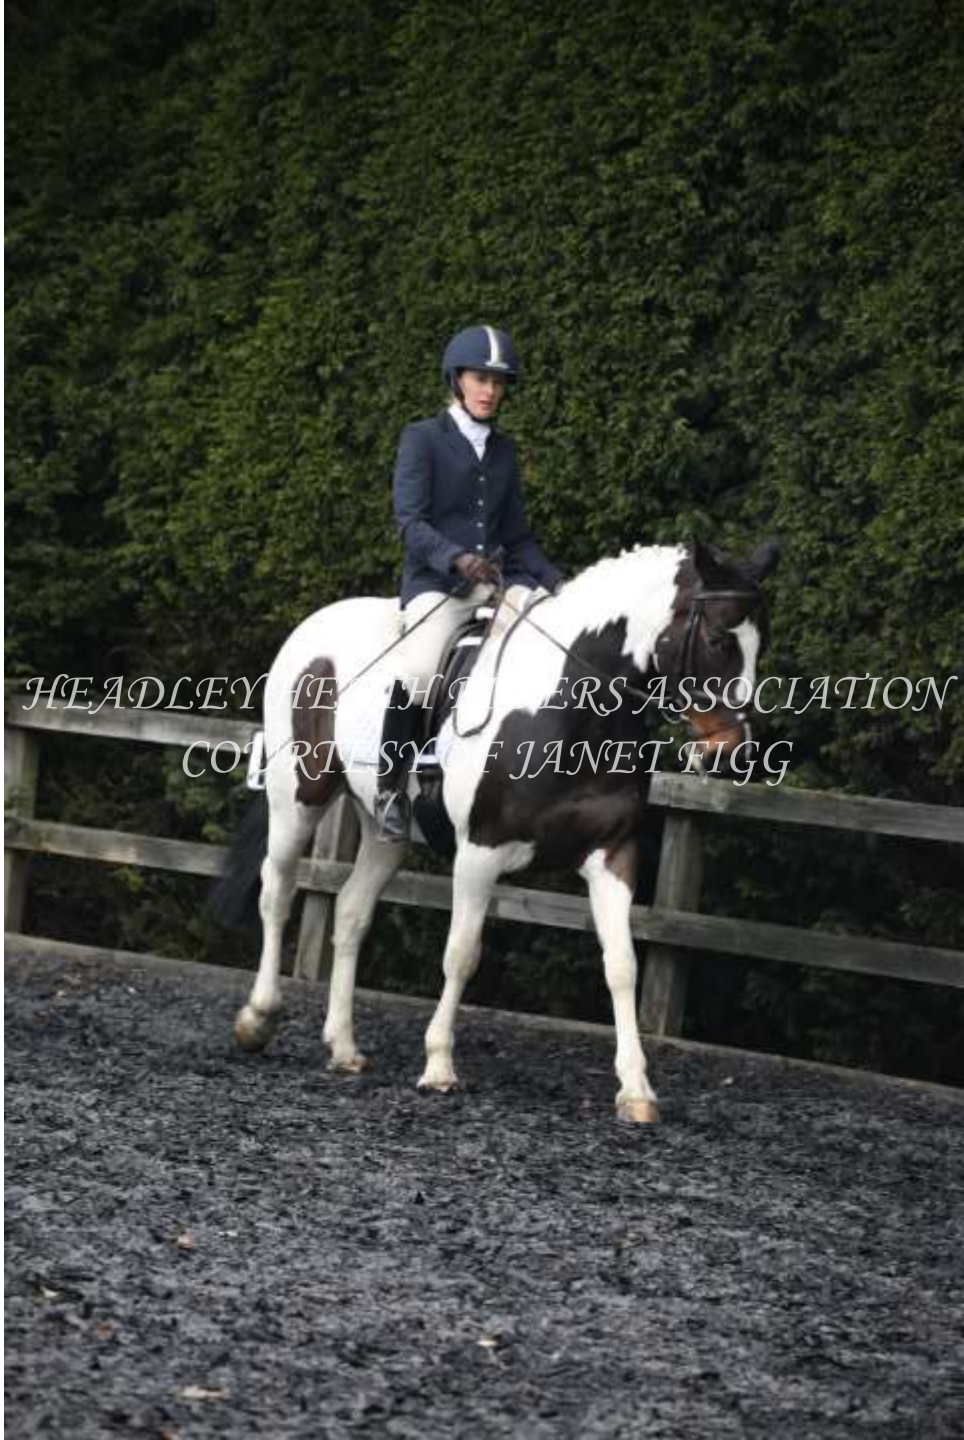

*HEADLEY FEATHERERS ASSOCIATION
COURTESY OF JANET FIGG*